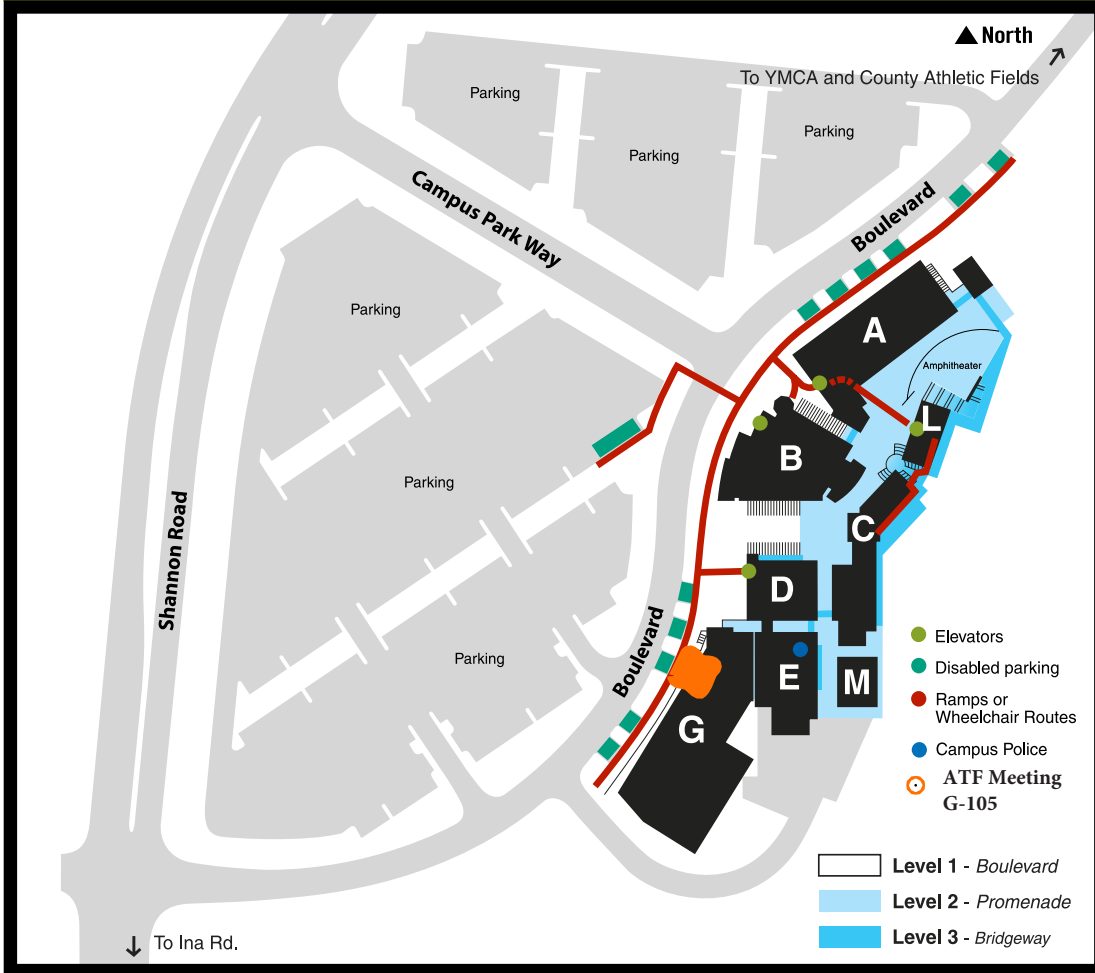

7600 NORTH SHANNON ROAD, TUCSON, AZ 85709

7600 North Shannon Road
Tucson, AZ 85709-7200
(520) 206-2200

Directions: Located between Shannon and Mona Lisa Roads, south of Magee Road.