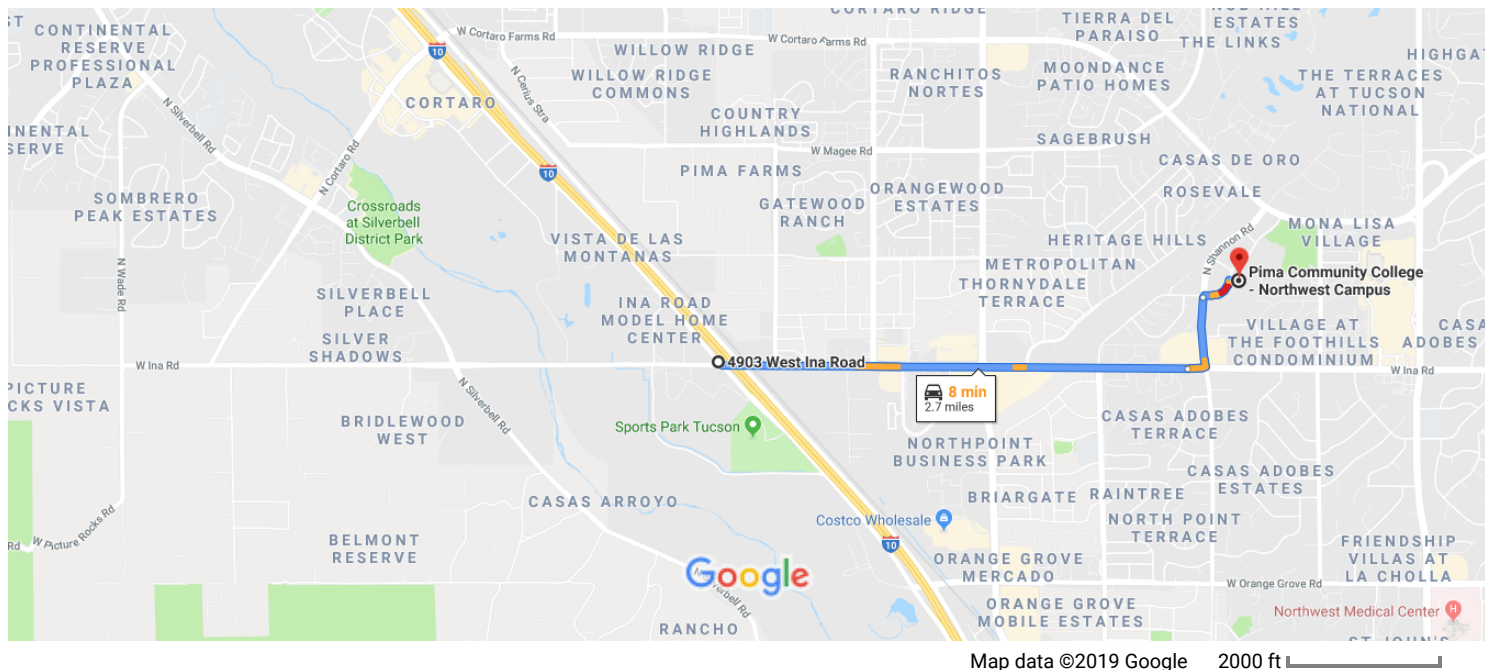

Arizona Chemistry Articulation Task Force Meeting, Sept 27, 2019. Pima Community College, Northwest Campus

W Ina Rd, Tucson, AZ 85743 to Pima Community Northwest Campus -- Drive 2.7 miles, 8 min College

4903 W Ina Rd

Tucson, AZ 85743

- ↑ 1. Head southeast on W Ina Rd toward W Ina Rd
2.1 mi
- ↶ 2. Turn left onto N Shannon Rd
0.4 mi
- ↷ 3. Turn right onto N Camino De La Tierra
[Destination will be on the right](#)

Parking at PCC Northwest Campus is free. Park in the southern lot and walk straight to the G building. Our Chemistry ATF meeting is in Room G-105 directly off the parking area.

There are several Hotels in the immediate area if you plan on staying overnight.

Days Inn by Wyndham Tucson City Center

665 N Freeway, Tucson, AZ 85745 • (520) 369-5215

7600 NORTH SHANNON ROAD, TUCSON, AZ 85709

7600 North Shannon Road
 Tucson, AZ 85709-7200
 (520) 206-2200

Directions: Located between Shannon and Mona Lisa Roads, south of Magee Road.