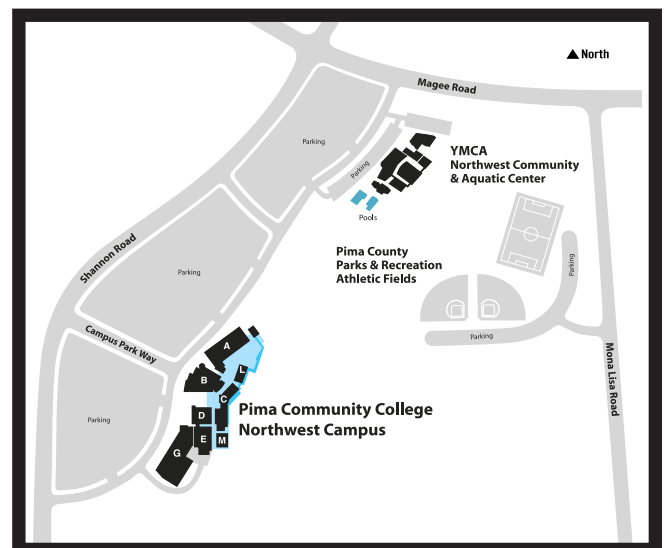

PimaCommunityCollege

(520) 206-4500

www.pima.edu