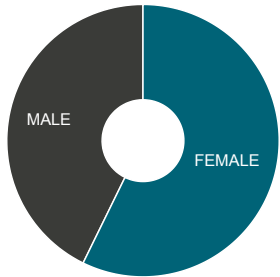

2018-19 DUAL ENROLLMENT

**29,138**

Students Enrolled in AZ Dual Enrollment

**69,598**

Total Enrollments for Dual Courses 2018-19

**MOST ENROLLMENTS TOP 10 BY DISCIPLINE**

ENGLISH	17,827
MATH	12,689
SPANISH	5,591
HISTORY	4,763
CHEMISTRY	3,452
BIOLOGY	3,264
BUSINESS	2,538
EARLY CHILDHOOD	2,159
ALLIED HEALTH	2,046
COMPUTER SCIENCE	1,456

**ARIZONA PUBLIC UNIVERSITIES ATTENDED BY AZ DUAL ENROLLMENT STUDENTS**

ARIZONA STATE UNIVERSITY	5,166
NORTHERN ARIZONA UNIVERSITY	2,252
UNIVERSITY OF ARIZONA	2,438

*Some students attended more than one university. Most recent data available is through Fall 2020.*