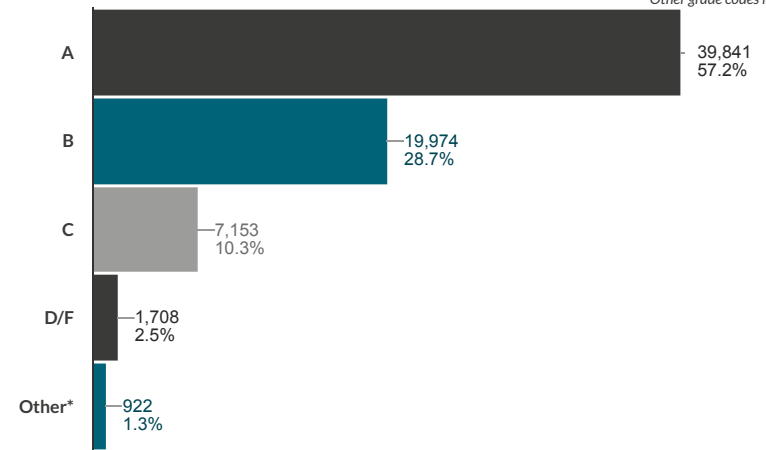

**STUDENT PARTICIPATION TOP 10 BY RURAL HIGH SCHOOL**

FLAGSTAFF HIGH SCHOOL	436
BLUE RIDGE HIGH SCHOOL	284
SHOW LOW HIGH SCHOOL	245
COCONINO HIGH SCHOOL	212
DOUGLAS HIGH SCHOOL	203
PAYSON HIGH SCHOOL	169
HOLBROOK HIGH SCHOOL	164
TUBA CITY HIGH SCHOOL	146
SNOWFLAKE HIGH SCHOOL	145
SUNNYSIDE HIGH SCHOOL	143

**STUDENT PARTICIPATION TOP 10 BY URBAN HIGH SCHOOL**

DESERT VISTA HIGH SCHOOL	975
CORONA DEL SOL HIGH SCHOOL	686
LIBERTY HIGH SCHOOL (PEORIA)	675
SANDRA DAY O'CONNOR HIGH SCHOOL	595
PERRY HIGH SCHOOL	584
XAVIER COLLEGE PREPARATORY	563
CHAPARRAL HIGH SCHOOL	519
MOUNTAIN RIDGE HIGH SCHOOL	518
HIGHLAND HIGH SCHOOL	509
HORIZON HIGH SCHOOL	497

**\$17,943,202**

Value in tuition based on the statewide average rate of \$85 per credit hour [211,096.5]. Includes courses passed with a grade of A, B or C only.

**Grades for Dual Enrollment Courses 2018-19**

*\*Other grade codes include W, I*

**Participation By Age**

Updated: January 2021