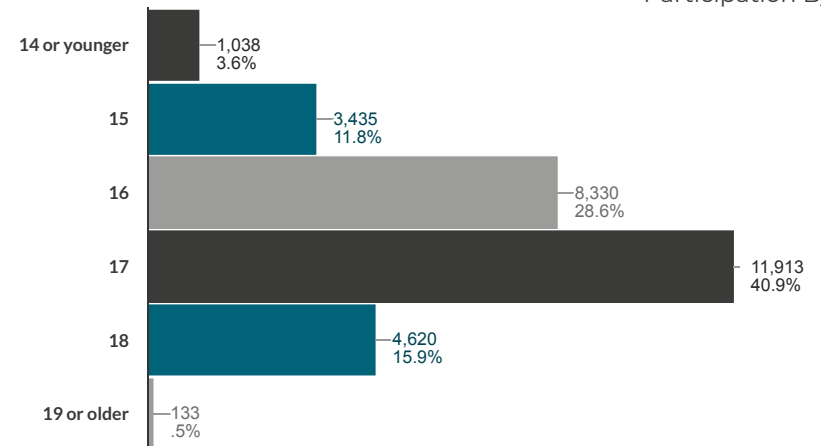

**STUDENT PARTICIPATION TOP 10 BY URBAN HIGH SCHOOL**

DESERT VISTA HIGH SCHOOL	975
CORONA DEL SOL HIGH SCHOOL	686
LIBERTY HIGH SCHOOL (PEORIA)	675
SANDRA DAY O'CONNOR HIGH SCHOOL	595
PERRY HIGH SCHOOL	584
XAVIER COLLEGE PREPARATORY	563
CHAPARRAL HIGH SCHOOL	519
MOUNTAIN RIDGE HIGH SCHOOL	518
HIGHLAND HIGH SCHOOL	509
HORIZON HIGH SCHOOL	497

**\$17,943,202**

Value in tuition based on the statewide average rate of \$85 per credit hour [211,096.5]. Includes courses passed with a grade of A, B or C only.

**Grades for Dual Enrollment Courses 2018-19**

*\*Other grade codes include W, I*

**Participation By Age**

Updated: January 2021